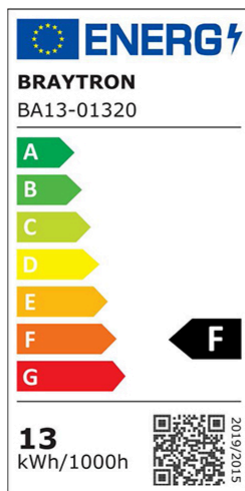

Braytron

TECHNICAL DATA SHEET

MODEL	BA13-01320
DESCRIPTION	BRY-ADVANCE-13W-E27-A60-3000K-LED BULB

BRAYTRON SRL

MUNICIPIUL BUCUREȘTI, SECTOR 6, BLD. IULIU MANIU, NR.616, CORP B, ET.1,BUCUREȘTI, Sector 6(RO)
info@braytron.com
www.braytron.com

General Characteristics

Model No	:	BA13-01320
Main Family	:	Bulbs & Tubes
Sub Family	:	A Shape Bulbs
Type	:	A60
Body Color	:	White
Lamp Shape	:	Non-Directional
Dimmable	:	Not-Dimmable
Light Source	:	LED
Socket	:	E27
Warranty	:	2 Years
Class	:	CLASS II
IP	:	IP20

Product Characteristics

Wattage	:	13
Color Temperature	:	3000K
Quse Lumen	:	1350
Color Rendering Index (CRI)	:	≥80
Energy Efficiency Level	:	F
Beam Angle	:	180°
Equivalent	:	90 w

Electrical Characteristics

Lifetime	:	15000 h
Voltage	:	220-240V 50/60Hz
Power Factor	:	>0,5
Material	:	PBT-PC
Working Temperature	:	-20°C ~ +40°C
Current	:	87 mA

Dimensions & Weight

Diameter	:	60 mm
P. Length	:	118 mm
P. Height	:	118 mm
Weight	:	33 gr