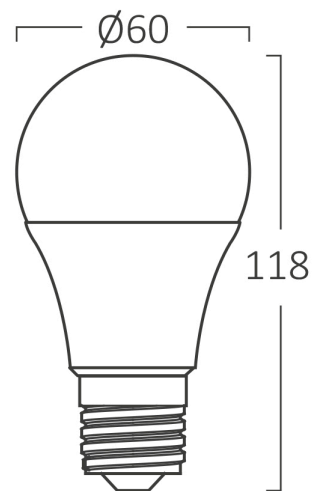

Braytron

TECHNICAL DATA SHEET

MODEL	BA13-01320
DESCRIPTION	BRY-ADVANCE-13W-E27-A60-3000K-LED BULB

BRAYTRON SRL

MUNICIPIUL BUCUREȘTI, SECTOR 6, BLD. IULIU MANIU, NR.616, CORP B, ET.1,BUCUREȘTI, Sector 6(RO)
info@braytron.com
www.braytron.com