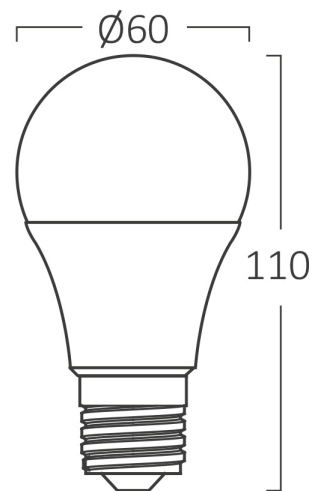

Braytron

TECHNICAL DATA SHEET

MODEL	BA13-01120
DESCRIPTION	BRY-ADVANCE-11W-E27-A60-3000K-LED BULB

BRAYTRON SRL

MUNICIPIUL BUCUREȘTI, SECTOR 6, BLD. IULIU MANIU, NR.616, CORP B, ET.1,BUCUREȘTI, Sector 6(RO)
info@braytron.com
www.braytron.com